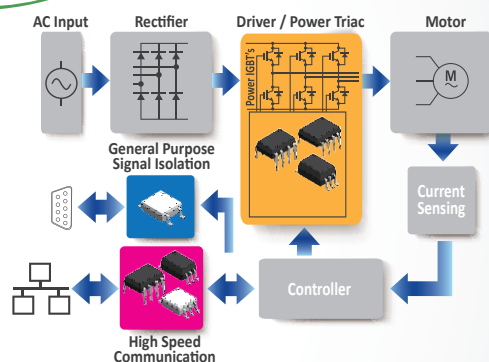

## GATE DRIVER

| Product Name | Package     | V <sub>iso</sub> (rms) (V) |
|--------------|-------------|----------------------------|
| CT3120       | DIP-8*      | 5000                       |
| CT3150       | DIP-8*      | 5000                       |
| CTS700       | SDIP-6      | 5000                       |
| CTS701       | SDIP-6      | 5000                       |
| CTW3120      | Widebody-8L | 5000                       |

Note: \*Different lead forming options available.